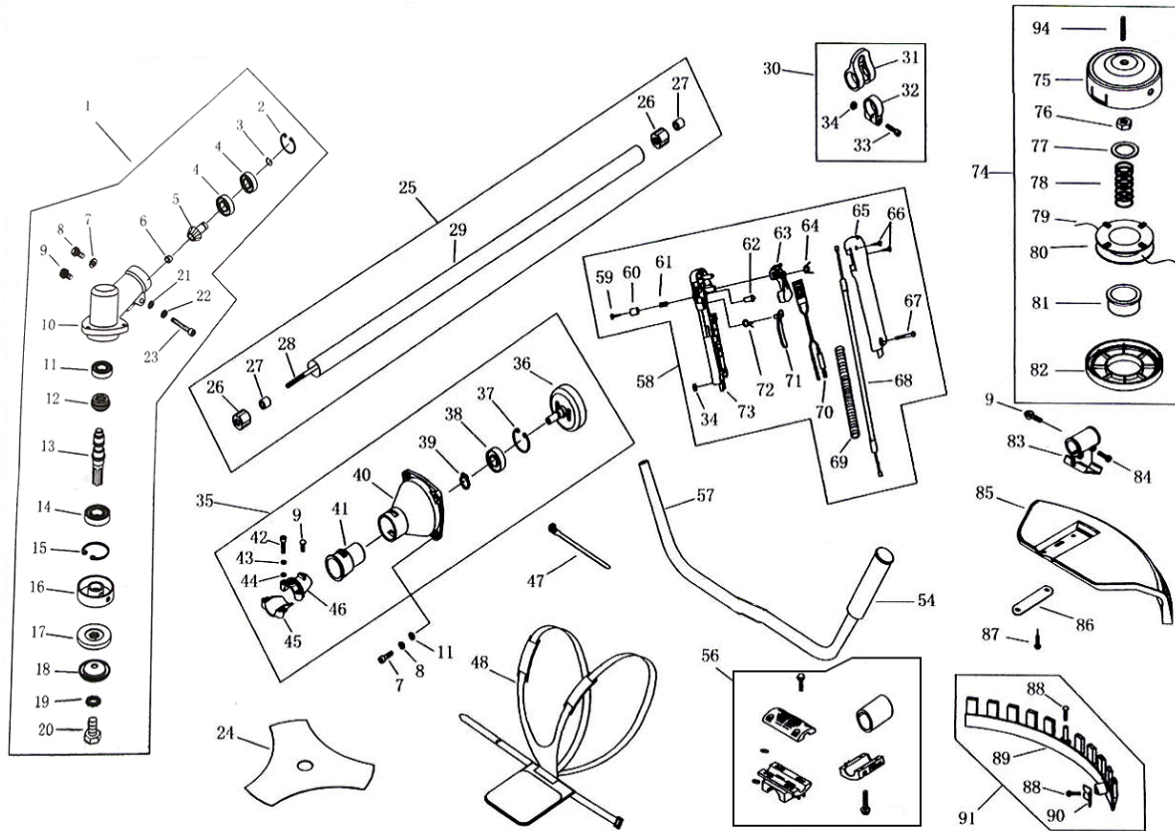

Part List of ABG – CG430 HB

Pos	Ord. No.	Description	Pcs	Pos	Ord. No.	Description	Pcs	Pos	Ord. No.	Description	Pcs
1	CG415.3	Gear case ass'y	1	32	CG260.3-1	Clamp	1	63	BL750.3-4	Handgrip	1
2	GBT893.2	Stop ring 26	1	33	GBT70.1	Screw M5x20	1	64	BL750.3-1	Spring	1
3	GBT894.1	Stop ring 10	1	34	GBT889.1	Nut M5	2	65	BL750.3-5	Box, right	1
4	GBT276	Bearing 6000/2RS	2	35	CG415.2	Clutch comp.	1	66	GBT845	Screw 2.9x18	2
5	CG415D.6-4	Pinion	1	36	CG415D.1.1	Clutch drum comp.	1	67	GBT70.1	Screw M5x30	1
6	CG415.3-1	Steel cap	1	37	GBT893.1	Stop ring 35	1	68	CG330B-FG-1	Cable comp.	1
7	GBT97.1	Washer 6	6	38	GBT276	Bearing 6202-2rs	1	69	BG-328A-2	Tube	1
8	GBT29.2	Screw M6x12	2	39	GBT894.1	Stop ring 15	1	70	CG260B-EMC.1C	Stop button comp.	1
9	GBT9074.4	Screw M5x12	4	40	CG305F.14-1	Linker	1	71	BL750.3-3	Handgrip	1
10	BG305.12.4-4	Gear case	1	41	CG305F.14-2	Rubber cover	1	72	BL750.3-2	Spring	1
11	GBT276	Bearing 6000/2RS	1	42	GBT70.1	Screw M5x25	2	73	BL750.3-6	Box, left	1
12	BG-328.9.5-2	Gear	1	43	GBT93	Washer 5	2	74	CG305F.8	Nylon cutter head	1
13	CG415D.6-5	Gear shaft	1	44	GBT97.1	Washer 5	2	75	CG305F.8.1	Case	1
14	GBT276	Bearing 6002/2RS	1	45	CG305F.14-3	Clamp B	1	76	CG305F.8-4	Left nut	1
15	GB893.2	Stop ring 32	1	46	CG305F.14-4	Clamp A	1	77	CG305F.8-5	Washer	1
16	BG305.12.4-5	Holder A	1	47	BG415-1	Wire clamp band	1	78	CG305F.8-3	Spring	1
17	BG-328.9.5-8	Holder B	1	48	CG260.4B	Double harness ass'y	1	79	CG62750079	Cord	2
18	CG420.6-8	Cover	1	49	-	-	-	80	CG305F.8-1	Cord holder	1
19	GBT862.1	Washer 8	1	50	-	-	-	81	CG305F.8-7	Platen	1
20	BG-328.9.5-10	Screw	1	51	-	-	-	82	CG305F.8-2	Cover	1
21	GBT97.1	Washer 6	4	52	-	-	-	83	BG430.2.6-1	Bracket	1
22	GBT93	Washer 6	4	53	-	-	-	84	GBT9074.13	Screw M5x30	2
23	GBT70.1	Screw M6x25	4	54	CG330B-CE.3-1	Grip left	1	85	CG420.7.1-1	Safety guard	1
24	CG420-2B	Blade	1	55	-	-	-	86	CG330B-6	Washer	2
25	CG415-CE.1	Pipe comp.	1	56	CG-415D-3	Holder comp.	1	87	GBT9074.4	Screw M6x16	4
26	BG-328.9.4-5	Rubber cover	6	57	CGE330C.1-1	Handlebars tube	1	88	GBT845	Screw M4.2x16	3
27	BG-328.9.4-4	Oil bearing	6	58	CG328B.1	Lever ass'y	1	89	CG420.7.1.1-1	Guard	1
28	CG420.2-3	Driver shaft	1	59	GBT846	Screw 2.9x13	1	90	CG420.7.1.1-2A	Blade	1
29	CG415-CE.1-1	Pipe	1	60	BL750.3-9	Button	1	91	CG420.7.1.1	Guard ass'y	1
30	CG260.3	Holder ass'y	1	61	BL750.3-7	Spring	1	94	CG305F.8-6	Connection bolt	1
31	CG260.3.1	Harness clamp	1	62	BL750.3-8	Lock pin	1				