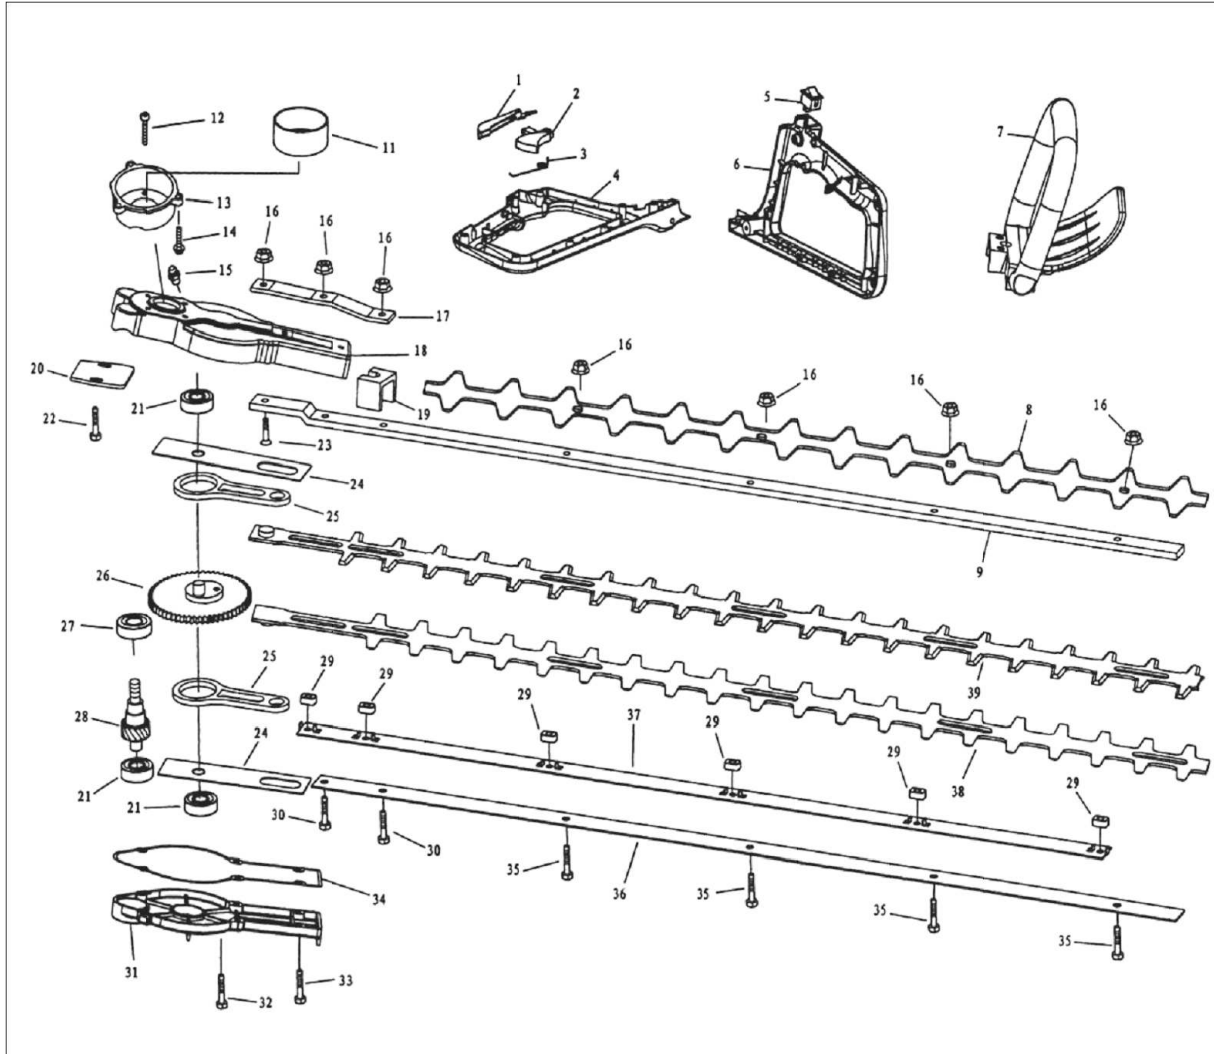

Part List of ABG – SLP600B

Pos.	Ord. No.	Name	Pcs	Pos.	Ord. No.	Name	Pcs
1	SLP600B.1-3	Lever A	1	21	GBT276	Bearing	3
2	SLP600B.1-5	Lever B	1	22	GB9074.13	Screw M6 x35	2
3	SLP600B.1-4	Spring	1	23	GBT68	Bolt M5x20	1
4	SLP600B.1-2	Left handle	1	24	BL750.4.2-4	Plate	2
5	3WZ-6E.2	STOP button	1	25	SLP600B.3-2	Crank shaft	2
6	SLP600B.1-1	Right handle	1	26	SLP600B.3.1	Gear and brace ass'y	1
7	SLP600B.2	Hand grip	1	27	GBT276	Bearing 6001 2RS	1
8	SLP600.3.1-3	Blade cover	1	28	SL750.2-1	Gear shaft	1
9	BL750.4.2.2-1	Blade stand	1	29	BL750.4.2.2-2	Stand	6
10	-	-	-	30	GB29.2	Bolt M5x35	2
11	SL750.2.1	Clutch drum	1	31	SLP600B.3-1	Case cover	1
12	GB9074.4	Screw M5x12	4	32	GB9074.13	Screw M5x20	4
13	SL750.2-3	Clutch case	1	33	GB9074.13	Screw M5x35	2
14	GB9074.4	Screw M5x16	3	34	SLP600B.3-3	Gasket	1
15	GB1152	Fuel cap	1	35	GB29.2	Bolt M5x25	4
16	GB6177	Nut M5	9	36	BL750.4.2.2-4	Blade bracket	1
17	BL750.4.2-8	Plate	1	37	BL750.4.2.2-3	Orientation plate	1
18	SLP600B.3-4	Clutch case	1	38	SLP600.3.1-2	Lower blade	1
19	SLP600B.3-5	Felt	1	39	SLP600.3.1-1	Upper blade	1
20	SLP600-1	Plate	1				